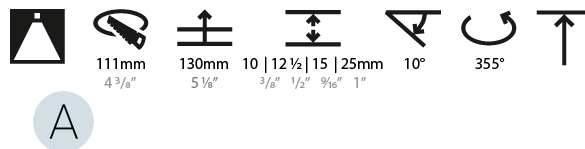

Ø 107mm 4 3/16"