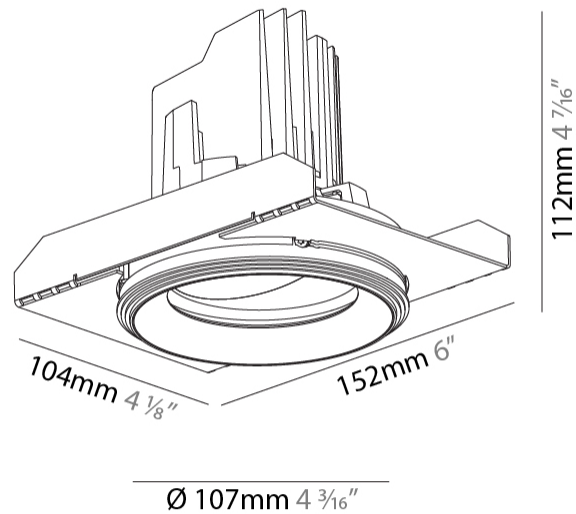

PHYSICAL

Shape: Round
Diameter (mm): 107
Diameter (in): 4 3/16
Height (mm): 112
Height (in): 4 7/16
Ceiling Thickness (mm): 10 / 12.5 / 15 / 25
Ceiling Thickness (in): 3/8 or 1/2 or 9/16 or 1
Min. Recessing Depth (mm): 130
Min. Recessing Depth (in): 5 1/8
Light Distribution: Adjustable / Downlight
Weight (kg): 0.557
Weight (lbs): 1.227
Fixture Finish: SSR / BKV / CWI / CRY / HAB / UFT / ITA / RUA / FTG / MYG / LOD / PUS / FRO / FUP / KIA / POP / BLS / SPG / MEY / GOH / GUM / CHC / COM / ABZ / JAG / OBR / MOS / ROR
Fixture Material: Aluminum Die Cast
Cut-out Measurements: Ø 111mm / 4 3/8"
Upon Request: Unique Ceiling Thickness

ELECTRICAL

Lamp Type: LED (Zhaga Standard)
Input Wattage (W): 15.5
Total Output Wattage (W): 14.5
Dimming: Tri-Mode (Non-Dimming and Phase Dimming (120Vac only) and 0-10V Dimming)
Driver Included: No
Driver Location: Recessed Housing
Driver Type: Constant Current - Universal
Driver Class: Class 2
Housing: See components
Input Voltage (V): 120 - 277
Constant Current (MA): 500

LED

Number of LEDs: 1
Color Temperature (°K): 2700 / 3000 / 3500 / 4000
Max. Delivered Lumen (lm): 940 / 980 / 1029 / 1050
CRI: >90 CRI
Efficiency (%): 87.9 / 88.4 / 87.9 / 87.9
Lamp Life (hrs): 50000
Upon Request: RGB-W Tunable White Special Color Temperature Special LED

OPTICAL

Reflector: 20 / 40 / 60
Adjustability: Rotational 355°; Tilt 30°
Upon Request: Special Beam Angles

RATINGS AND CERTIFICATIONS